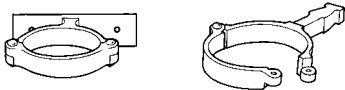

soil pipes & fittings

NOTE: FOR ALL TABLES ON THIS PAGE:

Please see page 8 for styles of earbands available in standard range.

(a,b,c,d,e,f,g and h represents various styles.)

Description	50mm (2")	65mm (2.5")
Socket Reducer		
Description	50mm (2")	65mm (2.5")
75 x 50mm (3 x 2")		
100 x 50mm (4 x 2") or x 75mm (x 3")		
P Trap		
Description	50mm (2")	65mm (2.5")
P Trap		
Holderbat		
Description	50mm (2")	65mm (2.5")
Screw to wall	HFSSTWH2	HFSSTWH2.5
Build in	HFSBIH2	HFSBIH2.5
Blank End		
Description	50mm (2")	65mm (2.5")
Blank End	HFSBE2	HFSBE2.5
Ornamental Earband		
Description	50mm (2")	65mm (2.5")
Ornamental Earband		HFSOEB2.5
Extra for Ears		
Description	50mm (2")	65mm (2.5")
Loose Ears	HFSLE2	HFSLE2.5
Extra for ears fitted to an unspecified item		
Loose Doors		
Description	50mm (2")	65mm (2.5")
Loose Door	HFSLD2	HFSLD2.5
Rubber Gasket		
Description	50mm (2")	65mm (2.5")
Rubber Gasket to suit above door	HFRG2	HFRG2.5
Set Screws		
Description	50mm (2")	65mm (2.5")
Bolts for door: per pair	HFSCREW	HFSCREW
Wooden Bobbin & Pipe Nails		
Description	50mm (2")	65mm (2.5")
Wooden Bobbin	HFWBOB	HFWBOB
Pipe Nails 75mm or 100mm	HFPN	HFPN

75mm (3")	90mm (3.5")	100mm (4")	150mm (6")
75mm (3")	90mm (3.5")	100mm (4")	150mm (6")
HFSSRED3x2		HFSSRED4	
75mm (3")	90mm (3.5")	100mm (4")	150mm (6")
HFSPTRAP3		HFSPTRAP4	HFSPTRAP6
75mm (3")	90mm (3.5")	100mm (4")	150mm (6")
HFSSTWH3	HFSSTWH3.5	HFSSTWH4	HFSSTWH6
HFSBIH3	HFSBIH3.5	HFSBIH4	HFSBIH6
75mm (3")	90mm (3.5")	100mm (4")	150mm (6")
HFSBE3	HFSBE3.5	HFSBE4	HFSBE6
75mm (3")	90mm (3.5")	100mm (4")	150mm (6")
HFSOEB3	HFSOEB3.5	HFSOEB4	
75mm (3")	90mm (3.5")	100mm (4")	150mm (6")
HFSLE3	HFSLE3.5	HFSLE4	HFSLE6
75mm (3")	90mm (3.5")	100mm (4")	150mm (6")
HFSLD3	HFSLD3.5	HFSLD4	HFSLD6
75mm (3")	90mm (3.5")	100mm (4")	150mm (6")
HFRG3	HFRG3.5	HFRG4	HFRG6
75mm (3")	90mm (3.5")	100mm (4")	150mm (6")
HFSCREW	HFSCREW	HFSCREW	HFSCREW
75mm (3")	90mm (3.5")	100mm (4")	150mm (6")
HFWBOB	HFWBOB	HFWBOB	HFWBOB
HFPN	HFPN	HFPN	HFPN