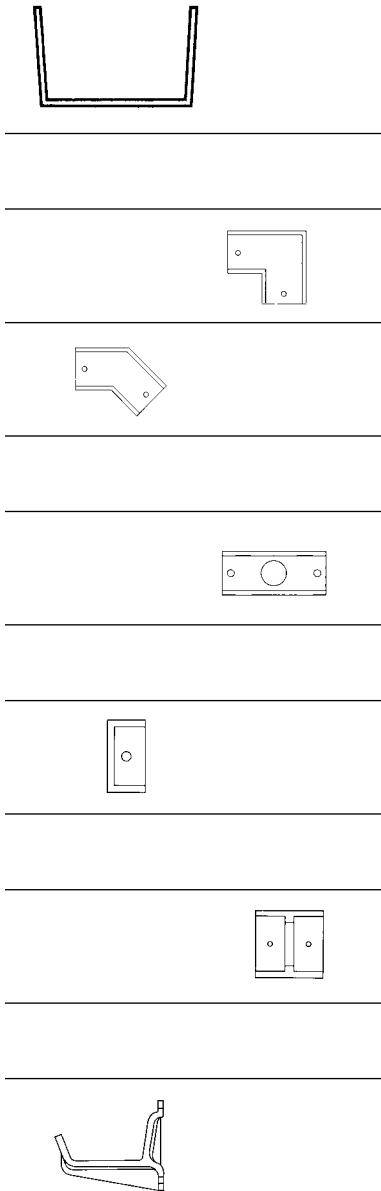

NOTE: FOR ALL TABLES ON THIS PAGE:

Description	100 x 75
Box Gutter Double Spigot	
Description	100 x 75
1829mm length	HF6BOX4x3
Angles	
Description	100 x 75
Angle 90°	HFBSQANG4x3
Angle 135°	HFBOANG4x3
Outlet	
Description	100 x 75
Nozzle	HFBNNOZZ4x3
Stopend	
Description	100 x 75
Stopend	HFBSTOP4x3
Clip	
Description	100 x 75
Clip	HFBCCLIP4x3
Bracket	
Description	115mm
Fascia Bracket	HFBF4x3